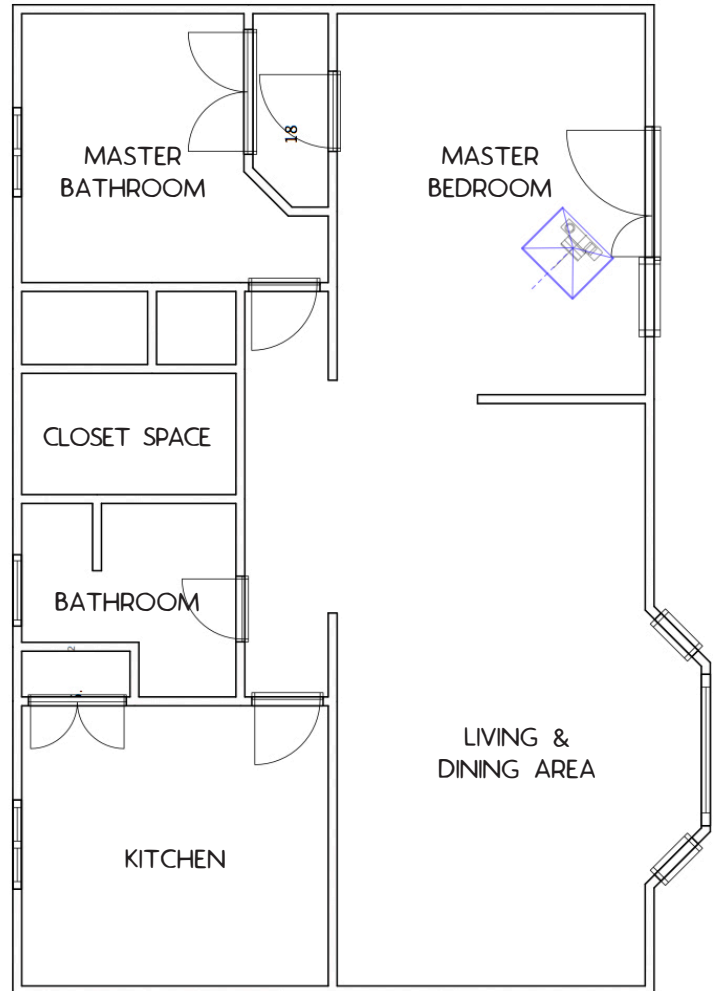

Rental Details

Located in the Country Club Vista community neighboring the Richmond Country Club, nearby attractions include access to the nearby San Pablo Bay walking & biking trails, shopping at Hilltop Mall, easy access to Contra Costa College, and easy access to Highway 80.

Amenities Include:

- Plenty of Closet & Storage Space
- 2-Car Garage
- Central Air, Gas Furnace
- Washer, Dryer, Dishwasher, Gas Stove
- Recently Painted & Carpets Cleaned
- Rent includes bi-weekly gardening service

Things to Know:

- No smoking inside. Smoking outside is permitted
- Pets are allowed with additional $250 deposit/pet
- Pet rent is $25/month per pet
- Deposit amount may vary based on credit score
- Monthly rent may not be greater than 40% of signors' and co-signors' verifiable income

Lifestyle Real Estate Services is on the lookout for great tenants like you. For a showing appointment, give us a call at (925) 359-9984 or email us at hello@lifestyleres.com. To apply to be a tenant, go to www.lifestyleres.com/apply.